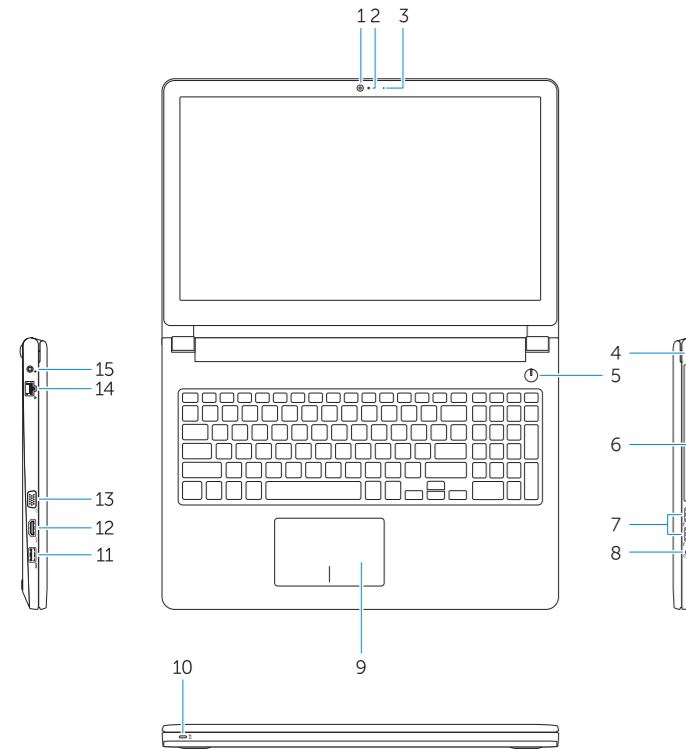

Printed in China.
2016-06

Features

Fitur | Tính năng | الميزات

- 1. Camera
- 2. Camera status light
- 3. Microphone
- 4. Security cable slot
- 5. Power button
- 6. Optical drive
- 7. USB 2.0 connectors
- 8. Headset connector
- 9. Touchpad
- 10. Power and battery-status light