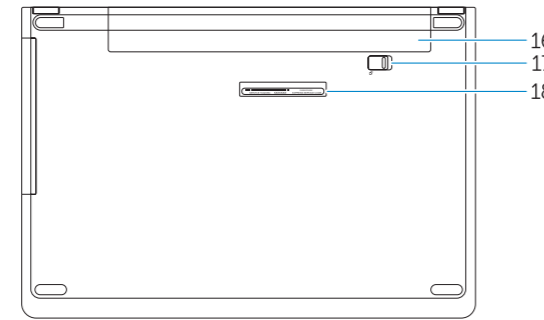

1. Kamera
2. Lampu status kamera
3. Mikrofon
4. Slot kabel pengaman
5. Tombol daya
6. Drive optik
7. Konektor USB 2.0
8. Konektor headset
9. Panel sentuh
10. Lampu daya dan status isi daya baterai

11. Konektor USB 3.0
12. Konektor HDMI
13. Konektor VGA
14. Konektor jaringan
15. Konektor daya
16. Baterai
17. Kait baterai
18. Label Tag Servis

1. Camera
2. Đèn trạng thái camera
3. Micrô
4. Khe cấp bảo vệ
5. Nút nguồn
6. Ổ đĩa quang
7. Đầu nối USB 2.0
8. Đầu nối tai nghe
9. Bàn di chuột
10. Đèn nguồn và trạng thái pin

11. Đầu nối USB 3.0
12. Đầu nối HDMI
13. Đầu nối VGA
14. Đầu nối mạng
15. Đầu nối nguồn
16. Pin
17. Chốt pin
18. Nhãn Thẻ Dịch Vụ

11. موصل USB 3.0
12. موصل HDMI
13. موصل VGA
14. موصل الشبكة
15. موصل التيار
16. البطارية
17. مزلاج البطارية
18. ملصق رمز الخدمة

1. الكاميرا
2. ضوء حالة الكاميرا
3. الميكروفون
4. فتحة كابل الأمان
5. زر التيار
6. محرك الأقراص الضوئية
7. موصل USB 2.0
8. موصل سماعة الرأس
9. لوحة اللمس
10. ضوء التيار وحالة البطارية

Shortcut keys

Tombol pintasan | Phím tắt

مفاتيح الاختصار

Mute audio
Mendiamkan audio | Tắt âm
كتم الصوت

Decrease volume
Mengurangi volume | Giảm âm lượng
خفض مستوى الصوت

Increase volume
Menambah volume | Tăng âm lượng
رفع مستوى الصوت

Previous track
Trek sebelumnya | Bản nhạc trước đó
المسار السابق

Play/Pause
Putar/Jeda | Phát/Tạm dừng
تشغيل/إيقاف مؤقت

Next track
Trek berikutnya | Bản nhạc kế tiếp
المسار التالي

Switch to external display
Mengalihkan ke display eksternal
Chuyển đổi sang màn hình hiển thị bên ngoài
التبديل إلى الشاشة الخارجية

Search
Mencari | Tìm kiếm
بحث

Decrease brightness
Mengurangi kecerahan | Giảm độ sáng
تخفيض مستوى السطوع

Increase brightness
Menambah kecerahan | Tăng độ sáng
رفع مستوى السطوع

Turn off/on wireless
Mematikan/menghidupkan nirkabel
Tắt/mở mạng không dây
تشغيل/إيقاف تشغيل الاتصال اللاسلكي

Toggle Fn-key lock
Mengalihkan kunci tombol Fn | Bật tắt khóa phím Fn
تبدیل قفل مفتاح Fn

NOTE: For more information, see *Owner's Manual* at Dell.com/support/manuals.

CATATAN: Untuk informasi selengkapnya, lihat *Panduan untuk Pemilik* di Dell.com/support/manuals.

GHI CHÚ: Để biết thêm thông tin, hãy xem *Hướng dẫn sử dụng* tại Dell.com/support/manuals.

ملاحظة: لمزيد من المعلومات، انظر دليل المالك على الموقع Dell.com/support/manuals.